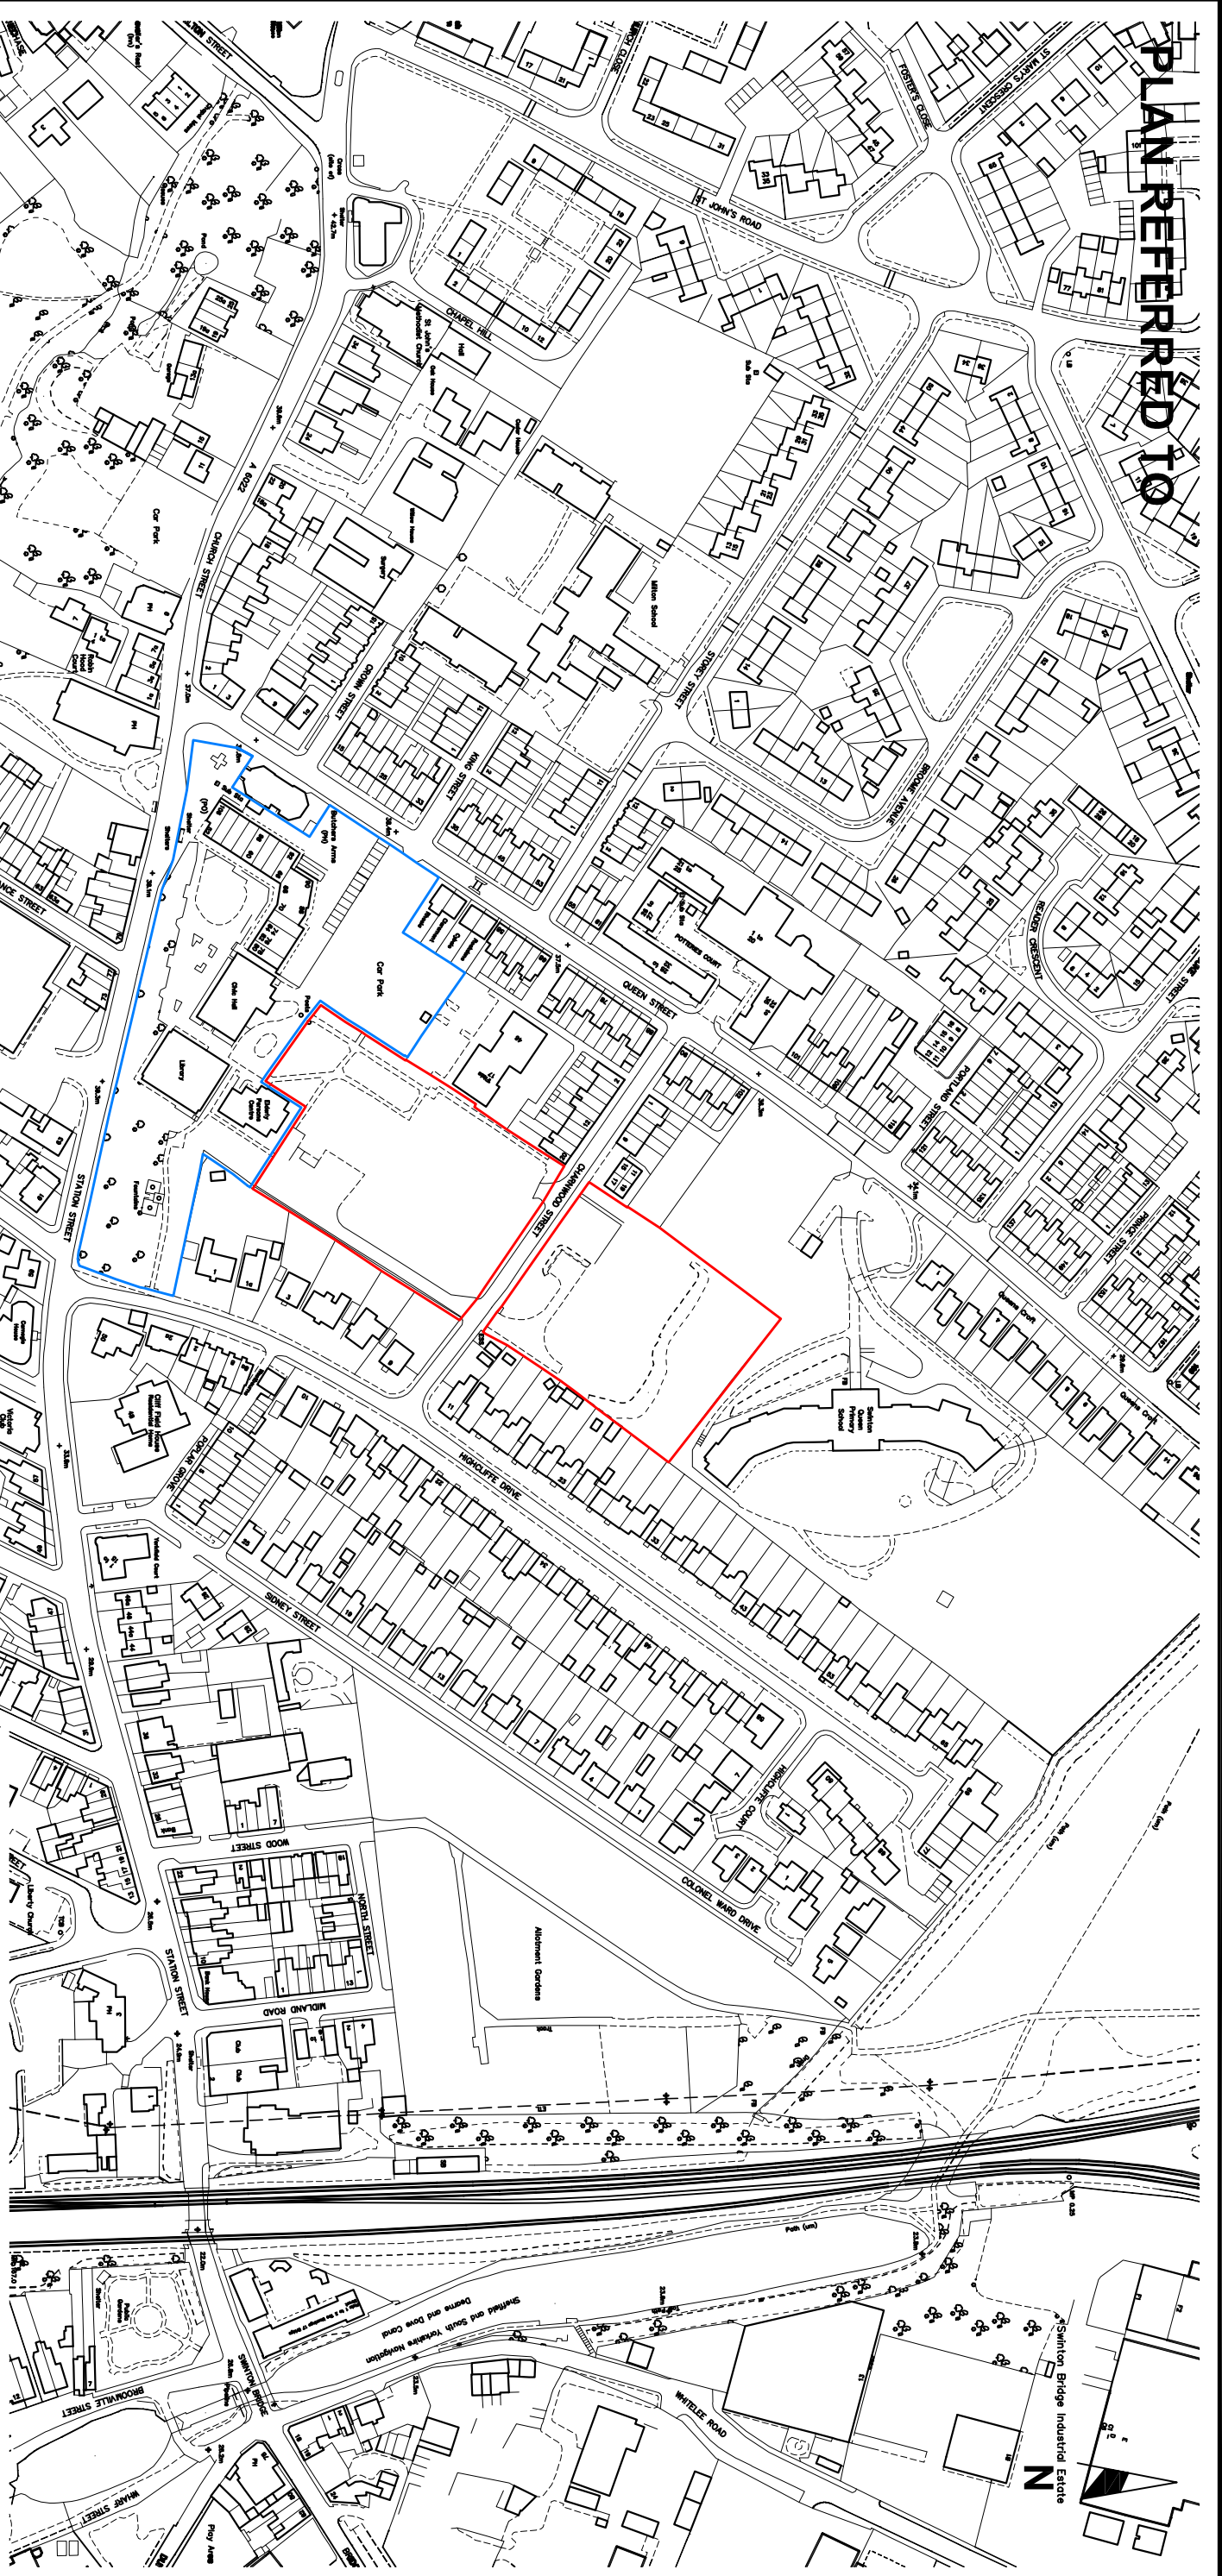

PLAN REFERRED TO

Rotherham Metropolitan Borough Council
Regeneration & Environment

Rotherham Metropolitan Borough Council
Estates Team
Asset Management Service
Riverside House
Main Street
Rotherham S60 1AE

Title Swinton Town Centre Redevelopment, Swinton, Mexborough.

Title Ref RB 32692/RB32694 O.S. Ref. SK4599

AREA EDGED RED
3.39 Acres
1.37 Hectares
or thereabouts

Drawn by: SS

Scale 1:2500 (if A3) Date 20.10.2020 Dwg No 3E12837 Rev. (ii)